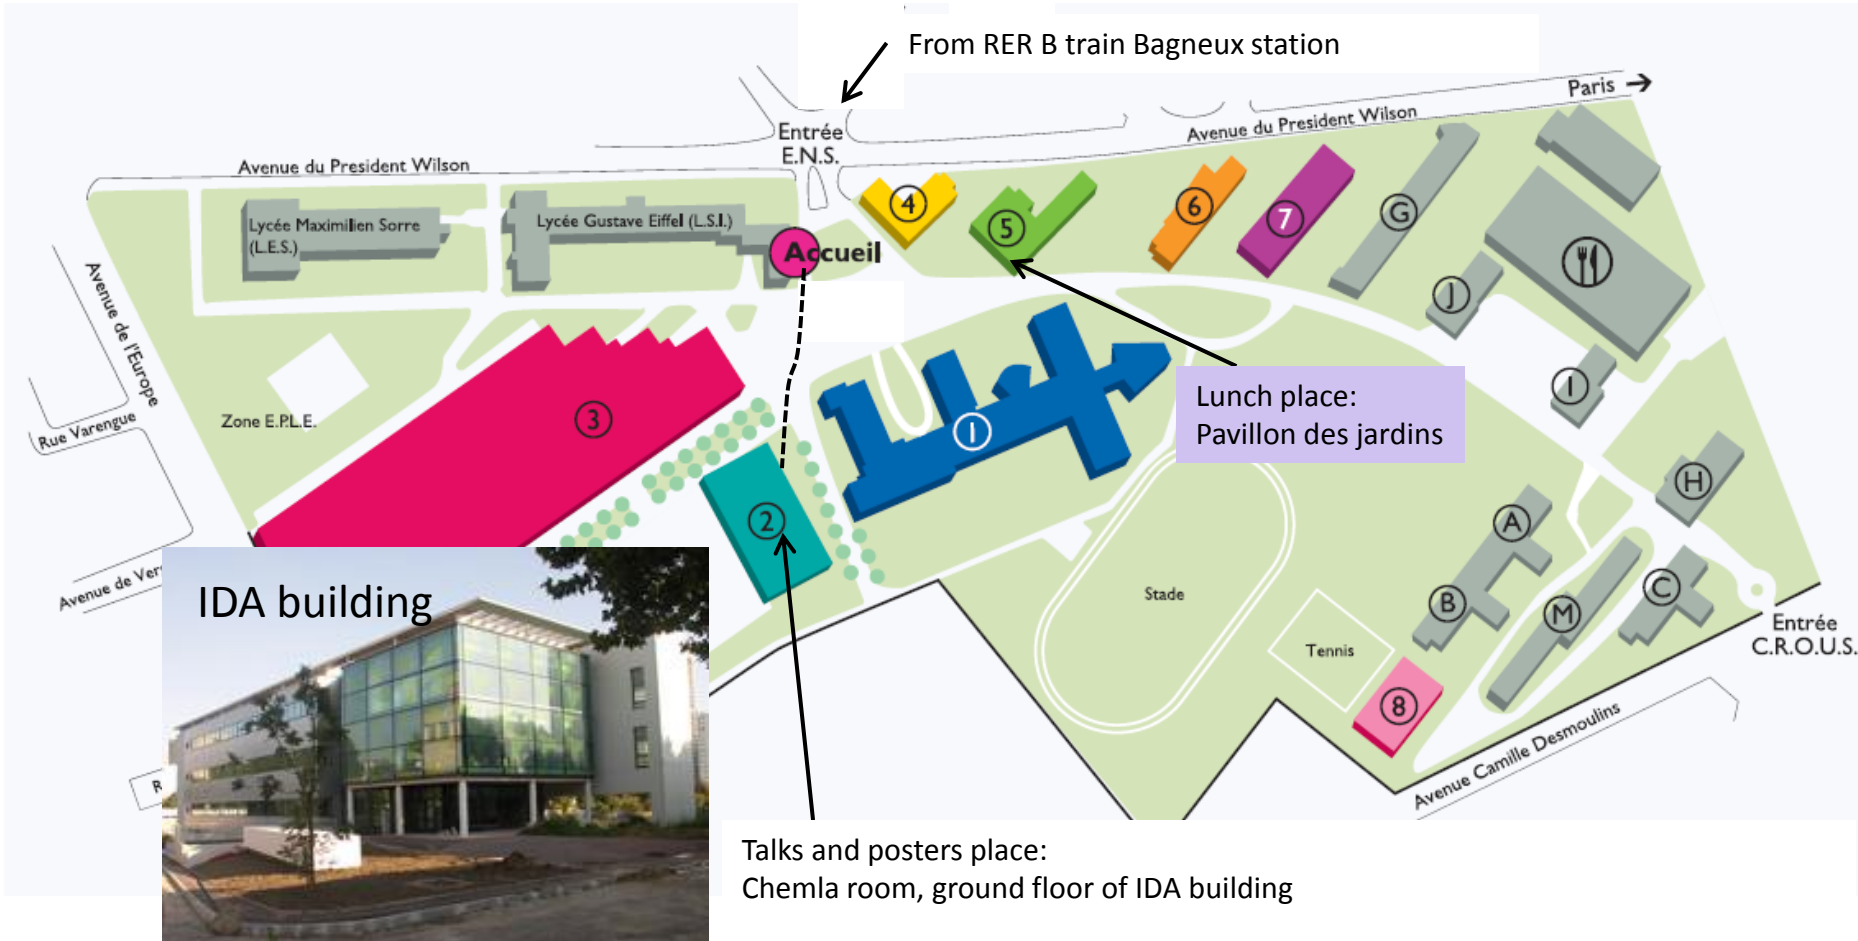

NCMIP 2017 map

Address : Ecole Normale Supérieure de Cachan* (ENS Cachan),
61, avenue du président Wilson, 94235 Cachan, France

Located 7 km from the center of Paris and is easily reached by RER train:

<http://www.ens-cachan.fr/version-anglaise/tools/localisation/>

* Also named Ecole normale supérieure Paris-Saclay